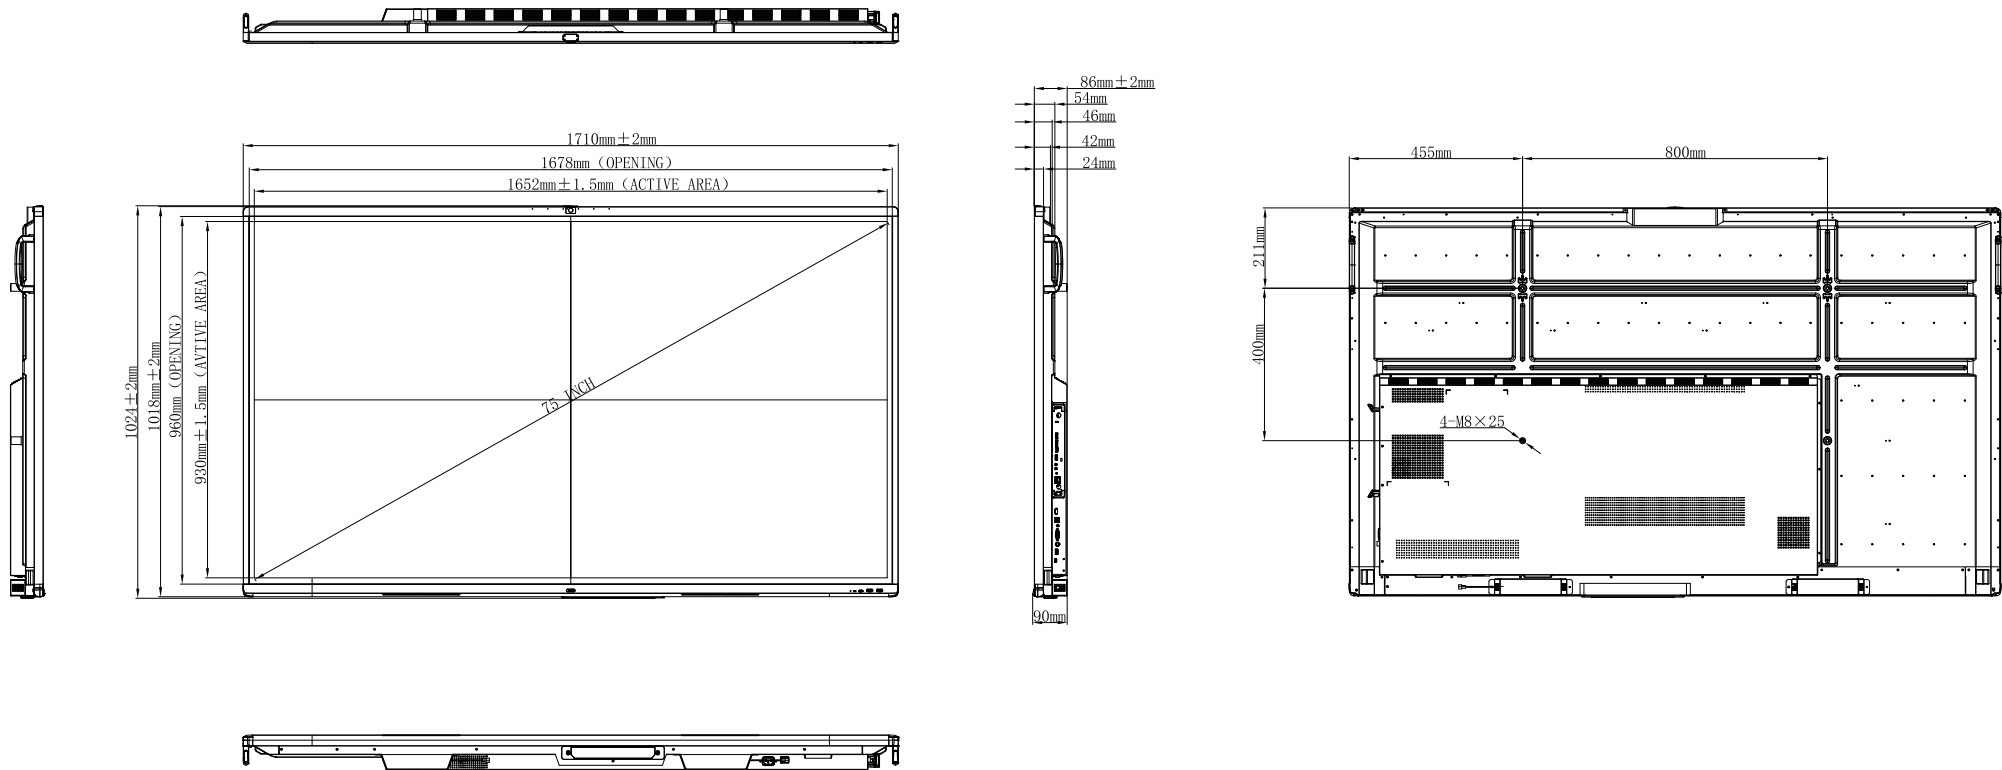

MAXHUB V5 Vogue Series 65インチ (V65FA)

| | | | |
|-----------|----------------------------|-------|-------|
| MODEL No. | V65FA - CS2172A - B | SCALE | 1 : 1 |
| PART No. | V65FA - CS2172A - B - M099 | SIZE | FREE |
| UNIT | mm | | |

MAXHUB V5 Vogue Series 75インチ (V75FA)

| | | | |
|-----------|----------------------------|-------|-------|
| MODEL No. | V75FA - CS2272A - B | SCALE | 1 : 1 |
| PART No. | V75FA - CS2272A - B - M009 | SIZE | FREE |
| UNIT | mm | | |