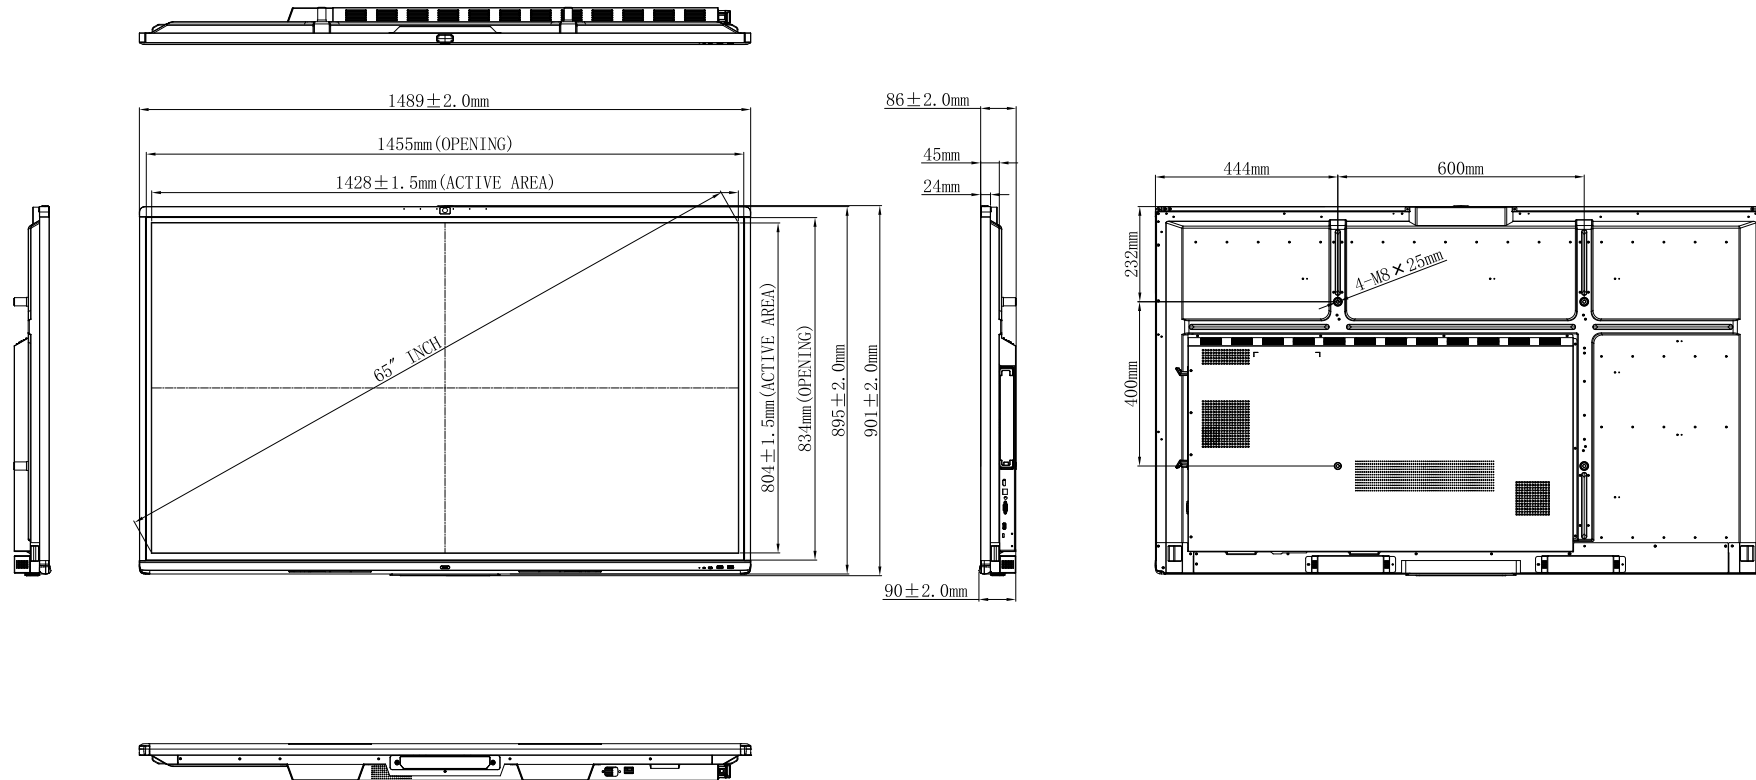

MAXHUB V5 Vogue Series 65インチ (V65FA)

| | | | |
|-----------|----------------------------|-------|-------|
| MODEL No. | V65FA - CS2172A - B | SCALE | 1 : 1 |
| PART No. | V65FA - CS2172A - B - M099 | SIZE | FREE |
| UNIT | mm | | |

MAXHUB V5 Vogue Series 75インチ (V75FA)

| | | | |
|-----------|----------------------------|-------|-------|
| MODEL No. | V75FA - CS2272A - B | SCALE | 1 : 1 |
| PART No. | V75FA - CS2272A - B - M009 | SIZE | FREE |
| UNIT | mm | | |